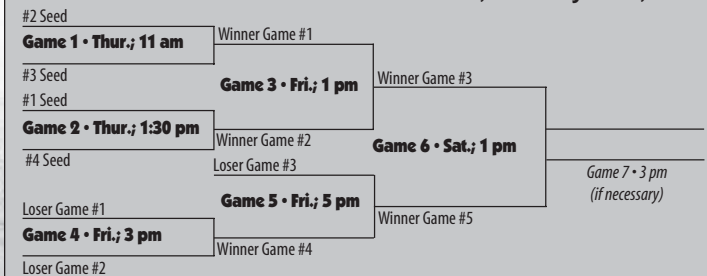

The 2003 BIG EAST Tournament • Salem, Va. • May 8-10, 2003